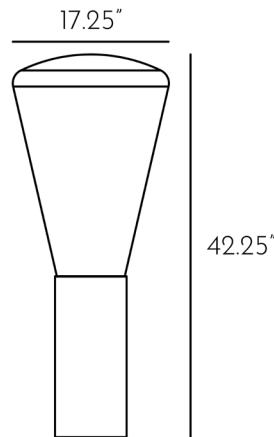

TECH. DESCRIPTION

The lamp consists of a solid wooden base, which houses the bulb socket, and a glass shade.

CERTIFICATES

Product ID: PC853

Product ID: PC852

CONSTRUCTION SPECIFICATIONS

Weight: 22 kg
Construction material: Glass, metal, wood
Cord Length: 2,120 mm
Mounting: Floor
Environment: Indoor

Weight: 7 kg
Construction material: Glass, metal, wood
Cord Length: 2,300 mm
Mounting: Floor
Environment: Indoor

ELECTRICAL SPECIFICATIONS

Input voltage [V]: 230 V
Frequency [Hz]: 50-60 Hz
Max. power [W]: 60 W
Coverage IP: 20
Socket: E27
Light source: -
Energy class: A+ to E depending on light source