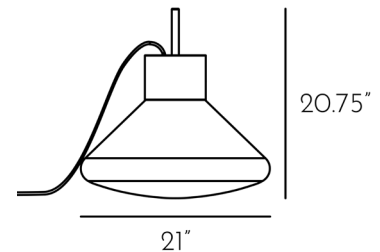

TECH. DESCRIPTION

The lamp consists of a solid wooden base, which houses the bulb socket, and a glass shade.

CERTIFICATES

Product ID: PC853

Product ID: PC852

CONSTRUCTION SPECIFICATIONS

Weight: 22 kg
Construction material: Glass, metal, wood
Cord Length: 2,120 mm
Mounting: Floor
Environment: Indoor

Weight: 7 kg
Construction material: Glass, metal, wood
Cord Length: 2,300 mm
Mounting: Floor
Environment: Indoor

ELECTRICAL SPECIFICATIONS

Input voltage [V]: 230 V
Frequency [Hz]: 50-60 Hz
Max. power [W]: 60 W
Coverage IP: 20
Socket: E27
Light source: -
Energy class: A+ to E depending on light source